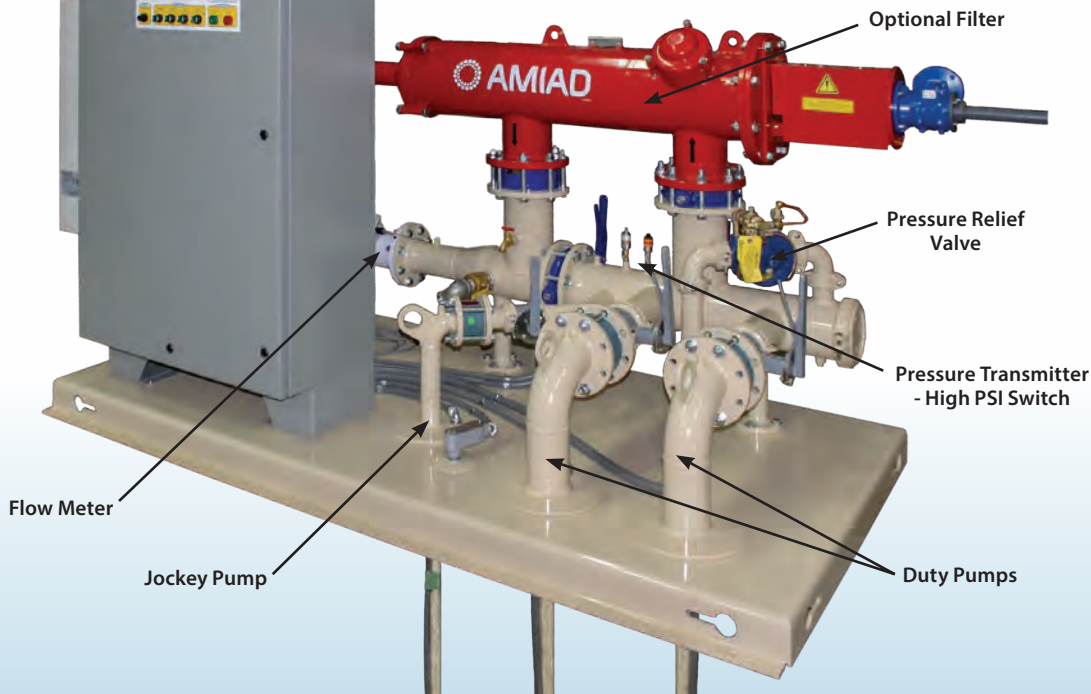

ORION SERIES

**Submersible Turbine
with Filtration
(Solid Works Drawing)**

The **ORION** series is a robust, powerful pumping system designed for the toughest environments. It features an innovative and easy to use color touch screen and remote control and monitoring are available as an additional option. These systems are all UL listed, pre-tested and ready to install, and they are backed by our world-class tech support team.

ORION Features

- Flows to 1000 GPM
- Variable Speed
- All Control Components Enclosed
- Simple HMI Operation
- 100% Powder Coated or Galvanized Components with 25 year Rust Through Skid and Parts Warranty
- Intake and/or Discharge Isolation Valves
- Single or Multiple Pumps

- Easy Operation & Maintenance
- 48" X 96" Skid Base
- Simple Transition between Vertical Turbine and Submersible Turbine Pumps
- Multiple Filter Options, and Simple Transition between Filter Brands

ORION Optional Features

- Powder Coated Enclosure
- Flow Meter
- Insulation
- Heater
- Automatic Filtration
- Remote Control & Monitoring

INDUSTRY LEADING WARRANTY:

PPS warrants that its products and systems will be free from defects in material and workmanship for a period of three (3) years from the date of placing the equipment in operation or forty (40) months from the date of completion of manufacture of the equipment, whichever shall occur first.

+ PLUS 25 Year Rust Through Warranty on All Galvanized Steel Components +