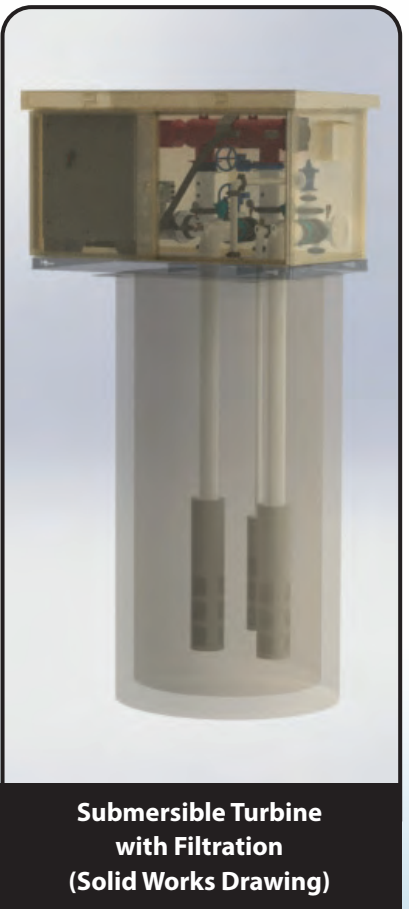

ORION SERIES

**Submersible Turbine
with Filtration
(Solid Works Drawing)**

The **ORION** series is a robust, powerful pumping system designed for the toughest environments. It features an innovative and easy to use color touch screen and remote control and monitoring are available as an additional option. These systems are all UL listed, pre-tested and ready to install, and they are backed by our world-class tech support team.

ORION Features

- Flows to 1000 GPM
- Variable Speed
- All Control Components Enclosed
- Simple HMI Operation
- 100% Powder Coated or Galvanized Components with 25 year Rust Through Skid and Parts Warranty
- Intake and/or Discharge Isolation Valves
- Single or Multiple Pumps

- Easy Operation & Maintenance
- 48" X 96" Skid Base
- Simple Transition between Vertical Turbine and Submersible Turbine Pumps
- Multiple Filter Options, and Simple Transition between Filter Brands

ORION Optional Features

- Powder Coated Enclosure
- Flow Meter
- Insulation
- Heater
- Automatic Filtration
- Remote Control & Monitoring

INDUSTRY LEADING WARRANTY:

PPS warrants that its products and systems will be free from defects in material and workmanship for a period of three (3) years from the date of placing the equipment in operation or forty (40) months from the date of completion of manufacture of the equipment, whichever shall occur first.

+ PLUS 25 Year Rust Through Warranty on All Galvanized Steel Components +